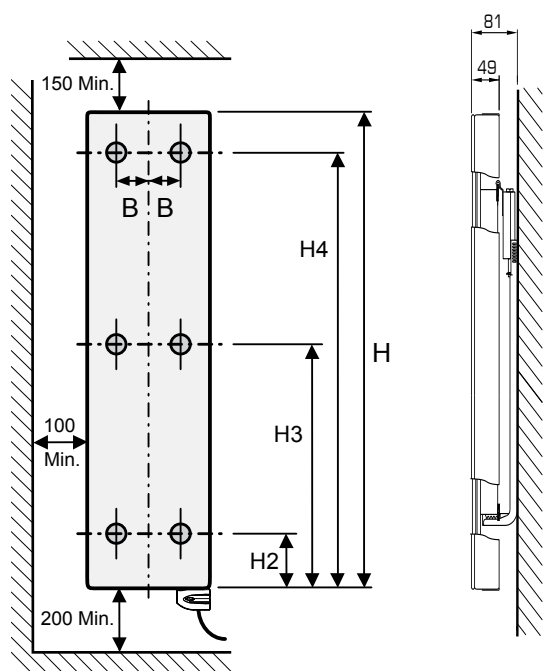

ATTENTION:

Malfunctioning control units need to be replaced by an identical model after consulting your wholesaler. When replacing the control unit by a different model, both warranty and conformity with the safety regulations will be void.