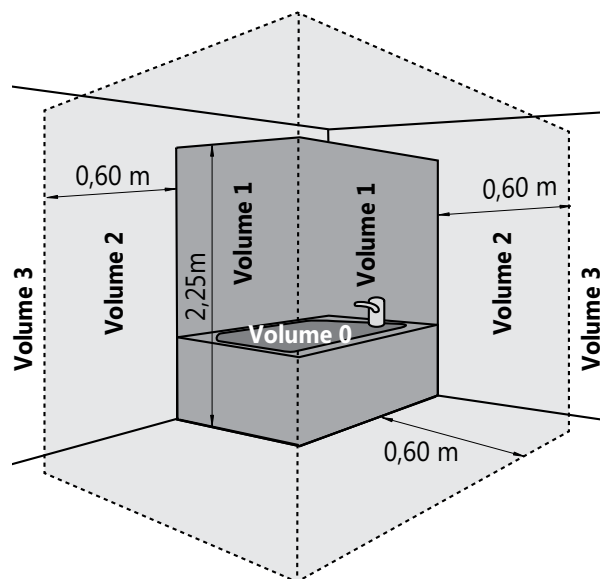

Mounting and installation

Vertex Plan E is a class II heater with an IPX4 protection rating and, as such, it can be installed in volume 2 or 3 of the bathroom (see figure), provided that it is shielded from water splashes, that the radiator is out reach of persons in the bath or under the shower; and that it is plugged in a wall socket placed in volume 3. Furthermore, when installed in volume 2, the radiator must additionally be shielded by means of a fixed wall. The battery-operated thermostat should be positioned in volume 3 and out of water splash range (IP20).

The radiator must be installed with the heating element vertical and the control box in the lower section. It is prohibited to install the device with the control box in the upper section or with the heating element horizontal. The device is class II insulated and, therefore, it cannot be earthed. The device should be powered by a single-phase current of 220-240V ~50Hz.