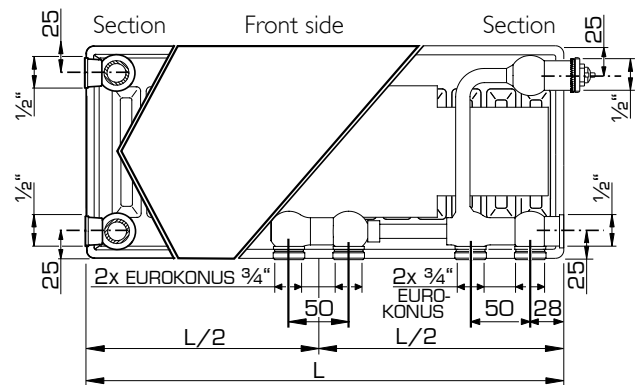

Types 11 / 21 / 22 / 33

Radiator with insert on the right hand side