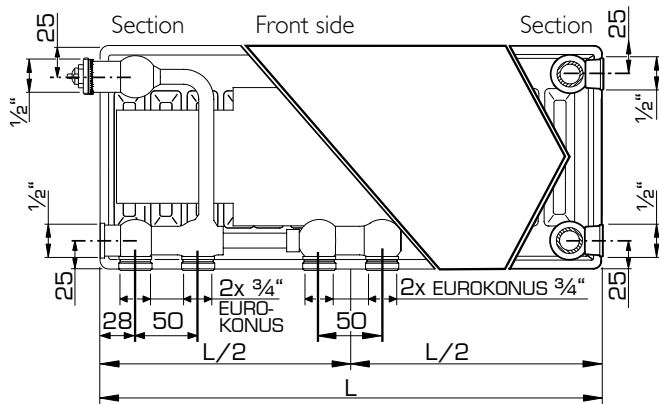

CONNECTION POSSIBILITIES

Types 21 / 22 / 33

Radiator with insert on the left hand side

Types 11 / 21 / 22 / 33

Radiator with insert on the right hand side

When connecting as a compact radiator the valve insert has to be removed and plastic plugs have to be replaced with brass plugs.

* = a reduction in heatoutput will occur when combining low temperature heating with a high temperature difference between inlet and outlet.

MOUNTING DIMENSIONS

Types 21 / 22 / 33

Radiator with insert on the left hand side