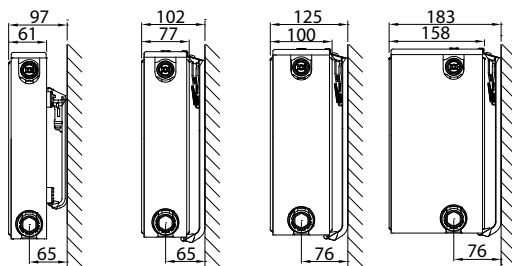

STANDARD RADIATORS

Type overview

Calculation factor
per meter
at 75/65/20°C
according to EN442

Characteristic equation:

$$\Phi = K_M \times \Delta T^n$$

Height		Type 11	Type 21	Type 22	Type 33	Centre distance
300	W	509	745	982	1.349	250
	kg	9,31	14,29	16,80	25,20	
	l	1,89	3,70	3,70	5,40	
	m²	2,09	2,44	3,51	5,26	
	n	1,32	1,33	1,33	1,31	
400	W	676	954	1.245	1.711	350
	kg	12,78	19,46	22,87	34,30	
	l	2,34	4,67	4,67	6,87	
	m²	2,95	3,37	4,92	7,38	
	n	1,31	1,33	1,33	1,32	
500	W	833	1.153	1.494	2.056	450
	kg	16,24	24,63	28,93	43,40	
	l	2,80	5,63	5,63	8,33	
	m²	3,80	4,31	6,33	9,49	
	n	1,30	1,34	1,33	1,32	
600	W	980	1.345	1.732	2.389	550
	kg	19,70	29,80	35,00	52,50	
	l	3,25	6,60	6,60	9,80	
	m²	4,66	5,24	7,74	11,61	
	n	1,29	1,34	1,33	1,32	
700	W	1.117	1.530	1.961	2.712	650
	kg	22,90	34,50	40,53	60,77	
	l	3,77	7,63	7,63	11,37	
	m²	5,51	6,18	9,15	13,72	
	n	1,29	1,34	1,34	1,34	
900	W	1.360	1.883	2.395	3.334	850
	kg	29,30	43,90	51,60	77,30	
	l	4,80	9,70	9,70	14,50	
	m²	7,22	8,05	11,97	17,96	
	n	1,29	1,34	1,35	1,37	

W=heat output per meter / kg=weight per meter / l=content per meter / m²=surface per meter / n=exponent
The manufacturer reserves the right to alter any of the specifications shown in this document without prior notice.