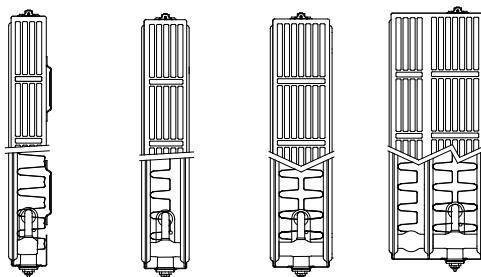

STANDARD RADIATORS

Type overview

Calculation factor
per meter
at 75/65/20°C
according to EN442

Characteristic equation:

$$\Phi = K_M \times \Delta T^n$$

Height		Type 11	Type 21	Type 22	Type 33	Centre distance
300	W	509	745	982	1.349	250
	kg	9,31	14,29	16,80	25,20	
	l	1,89	3,70	3,70	5,40	
	m²	2,09	2,44	3,51	5,26	
	n	1,32	1,33	1,33	1,31	
400	W	676	954	1.245	1.711	350
	kg	12,78	19,46	22,87	34,30	
	l	2,34	4,67	4,67	6,87	
	m²	2,95	3,37	4,92	7,38	
	n	1,31	1,33	1,33	1,32	
500	W	833	1.153	1.494	2.056	450
	kg	16,24	24,63	28,93	43,40	
	l	2,80	5,63	5,63	8,33	
	m²	3,80	4,31	6,33	9,49	
	n	1,30	1,34	1,33	1,32	
600	W	980	1.345	1.732	2.389	550
	kg	19,70	29,80	35,00	52,50	
	l	3,25	6,60	6,60	9,80	
	m²	4,66	5,24	7,74	11,61	
	n	1,29	1,34	1,33	1,32	
700	W	1.117	1.530	1.961	2.712	650
	kg	22,90	34,50	40,53	60,77	
	l	3,77	7,63	7,63	11,37	
	m²	5,51	6,18	9,15	13,72	
	n	1,29	1,34	1,34	1,34	
900	W	1.360	1.883	2.395	3.334	850
	kg	29,30	43,90	51,60	77,30	
	l	4,80	9,70	9,70	14,50	
	m²	7,22	8,05	11,97	17,96	
	n	1,29	1,34	1,35	1,37	

W=heat output per meter / kg=weight per meter / l=content per meter / m²=surface per meter / n=exponent
The manufacturer reserves the right to alter any of the specifications shown in this document without prior notice.