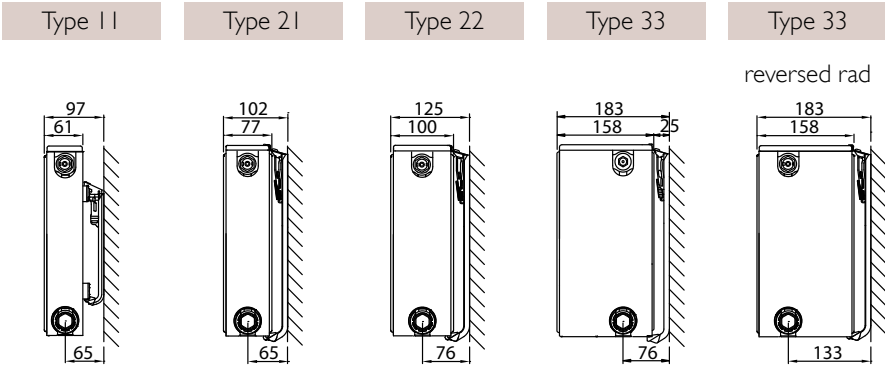

CONNECTION POSSIBILITIES

When connecting as a compact radiator the valve insert has to be removed and plastic plugs have to be replaced with brass plugs.
 * = a reduction in heatoutput will occur when combining low temperature heating with a high temperature difference between inlet and outlet.

MOUNTING DIMENSIONS

J-BRACKETS (TYPE MONCLAC VDI 6036)

Type 11		Art. N°.		Height	Types 21-33		Art. N°.		Height		
J-bracket VDI 6036 Class 3	x	y	2 pcs.	3 pcs.	mm	J-bracket VDI 6036 Class 3	x	y	2 pcs.	3 pcs.	mm
	/	140	R509203	R509303	300		64	190	R510203	R510303	300
	103	240	R509204	R509304	400		64	290	R510204	R510304	400
	103	340	R509205	R509305	500		64	390	R510205	R510305	500
	103	440	R509206	R509306	600		64	490	R510206	R510306	600
	103	540	R509207	R509307	700		64	590	R510207	R510307	700
	103	740	R509209	R509309	900		64	790	R510209	R510309	900