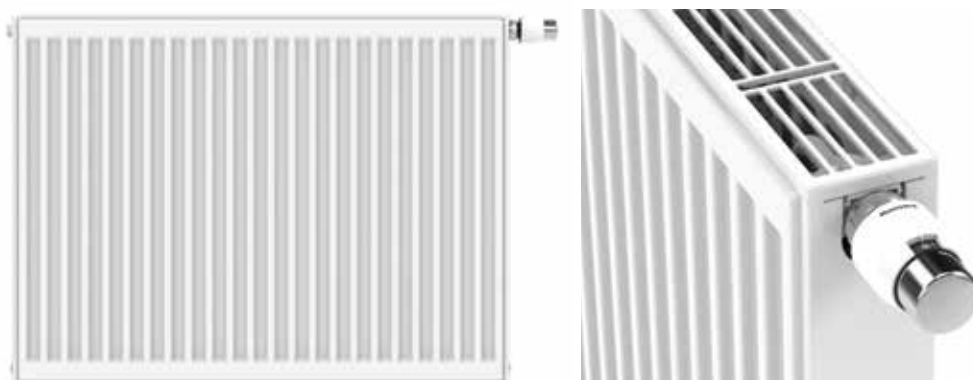

Product:	fully encased valve radiator
Finishing:	upper grille and side panels
Pre-installed:	preset Heimeier 4368 or 4369 valve insert, air vent and blind plugs
Valve insert:	The integrated adjustable valve insert (without thermostatic head) is factory-fit on the right side of the radiator; CEN certified, tested in accordance with EN215 and compatible with thermostatic heads M30 x 1,5 mm. The thermostatic valve insert is factory-set in relation to the size of the radiator. This presetting ensures optimum throughput in the radiator. Factory setting for two-pipe systems, also suitable for one-pipe systems (as long as the valve insert is adjusted to position 8).
Also supplied:	Monclac brackets (VDI compliant when used in combination with included anti-slide clips), screws, plugs and installation instructions
Connections:	6 x 1/2" female connection (2 x 1/2" lateral bottom connection included). Left handed version: types 21, 22 and 33 are reversible, type 11 is available on request.
Lugs:	Type 11 is equipped with 2 pairs of mounting lugs up to 1.600 mm and 3 pairs from 1.800 mm
Packaging:	Every radiator is sturdily packaged in high-quality cardboard and wrapped in plastic. The radiator's characteristics are shown on the label: type – height – length.
Warranty:	10 years, as long as the installation instructions have been followed and Stelrad's warranty conditions have been met.
Paint process:	All radiators are degreased, phosphated, cataphoretically primed and powder-coated in Stelrad white 9016 as standard.
Colours:	Stelrad white 9016 + 35 different Stelrad colours and about 200 RAL-colours are possible
Heat cost allocator:	Suitable for heat cost allocators, both electronic and according to the evaporation principle (covered by the norm of EN834 & EN835).
Max. operating pressure:	10 bar (tested to 13 bar)
Max. operating temperature:	110 °C
Conformity:	in accordance with EN442
Quality assurance:	NF
Types:	11 | 21 | 22 | 33
Heights:	300 | 400 | 500 | 600 | 700 | 900 mm
Lengths:	400 – 3.000 mm
Depths:	61 | 77 | 100 | 158 mm