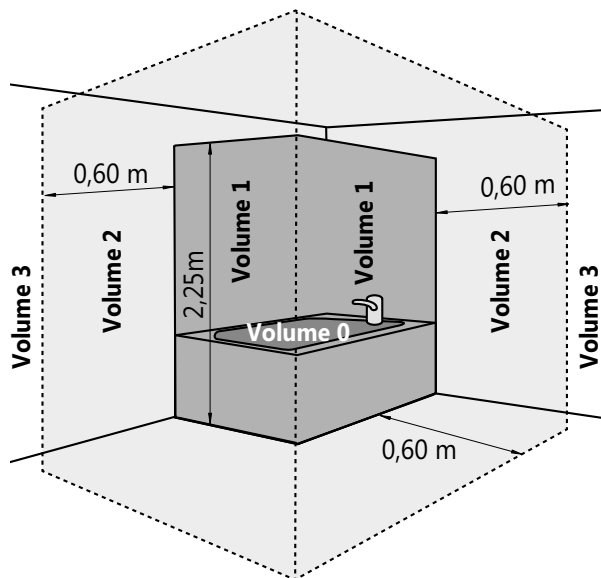

Since the radiator is a class II heater with an IPX4 protection rating and, as such, it can be installed in volume 2 or 3 of the bathroom (see figure), provided that it is shielded from water splashes, that the radiator is out reach of persons in the bath or under the shower and that it is plugged in a wall socket placed in volume 3.

The radiator must be installed with the heating element vertically and the electrical wire in the lower section.

It is prohibited to install the device with the electrical wire in the upper section or with the heating element horizontally.

Electric wiring:

As these radiators are fixed mounted, the power supply needs to be directly to the power network, behind the multipolar switch, in compliance with electrical installation regulations.

For bathroom usage, the installation needs a differential switch of 30 mA as a safety feature. The appliance is insulated according to class II and is therefore not earthed. It needs to be powered by a single-phased current of 230V~50Hz. Please connect the 3 main wires as follows: brown wire = phase; blue or gray wire = neutral, black wire = control wire.

ATTENTION:

The control wire must be insulated if not in use. Malfunctioning control units need to be replaced by an identical model after consulting your wholesaler. When replacing the control unit by a different model, both warranty and conformity with the safety regulations will be void.

RL	F
500	350
600	450