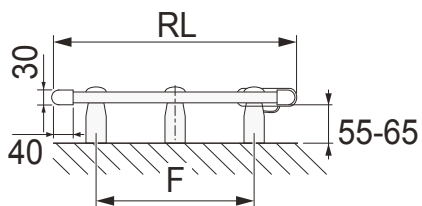

Since the radiator is a class II heater with an IPX4 protection rating and, as such, it can be installed in volume 2 or 3 of the bathroom (see figure), provided that it is shielded from water splashes, that the radiator is out reach of persons in the bath or under the shower and that it is plugged in a wall socket placed in volume 3.

The radiator must be installed with the heating element vertically and the electrical wire in the lower section.

It is prohibited to install the device with the electrical wire in the upper section or with the heating element horizontally.

Electric wiring:

As these radiators are fixed mounted, the power supply needs to be directly to the power network, behind the multipolar switch, in compliance with electrical installation regulations.

For bathroom usage, the installation needs a differential switch of 30 mA as a safety feature. The appliance is insulated according to class II and is therefore not earthed. It needs to be powered by a single-phased current of 230V~50Hz. Please connect the 3 main wires as follows: brown wire = phase; blue or gray wire = neutral, black wire = control wire.

ATTENTION:

The control wire must be insulated if not in use. Malfunctioning control units need to be replaced by an identical model after consulting your wholesaler. When replacing the control unit by a different model, both warranty and conformity with the safety regulations will be void.

RL	F
500	350
600	450