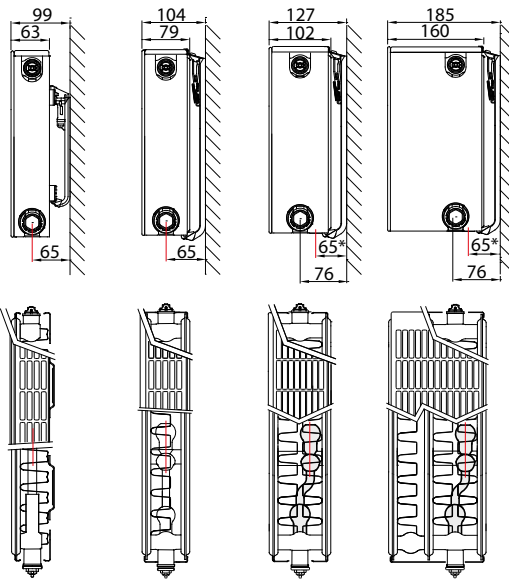

Type overview

Calculation factor
per meter
at 75/65/20°C
according to EN442

Characteristic equation:

$$\Phi = K_M \times \Delta T^n$$

* centre connection only

Height		Type 11	Type 21	Type 22	Type 33	Centre distance
300	W	469	706	929	1.346	250
	kg	11,88	16,86	19,60	28,00	
	l	1,89	3,70	3,70	5,40	
	m²	2,09	2,44	3,51	5,26	
	n	1,30	1,32	1,30	1,31	
400	W	626	889	1.177	1.690	350
	kg	16,13	22,87	26,40	38,13	
	l	2,34	4,67	4,67	6,87	
	m²	2,95	3,37	4,92	7,38	
	n	1,29	1,32	1,30	1,32	
500	W	774	1.062	1.411	2.017	450
	kg	20,39	28,89	33,20	48,27	
	l	2,80	5,63	5,63	8,33	
	m²	3,80	4,31	6,33	9,49	
	n	1,28	1,32	1,31	1,33	
600	W	911	1.227	1.634	2.332	550
	kg	24,65	34,90	40,00	58,40	
	l	3,25	6,60	6,60	9,80	
	m²	4,66	5,24	7,74	11,61	
	n	1,27	1,32	1,32	1,34	
700	W	1.038	1.387	1.848	2.637	650
	kg	28,91	40,91	46,80	68,53	
	l	3,77	7,63	7,63	11,37	
	m²	5,51	6,18	9,15	13,72	
	n	1,28	1,32	1,33	1,34	
900	W	1.260	1.690	2.251	3.225	850
	kg	37,43	52,94	60,40	88,80	
	l	4,80	9,70	9,70	14,50	
	m²	7,22	8,05	11,97	17,96	
	n	1,29	1,31	1,35	1,34	

W=heat output per meter / kg=weight per meter / l=content per meter / m²=surface per meter / n=exponent
The manufacturer reserves the right to alter any of the specifications shown in this document without prior notice.