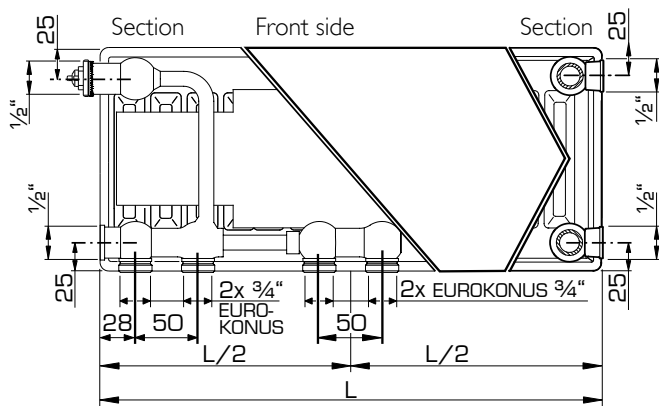

CONNECTION POSSIBILITIES

Types 21 / 22 / 33

Radiator with insert on the left hand side

Types 11 / 21 / 22 / 33

Radiator with insert on the right hand side

When connecting as a compact radiator the valve insert has to be removed.

MOUNTING DIMENSIONS

Types 21 / 22 / 33

Radiator with insert on the left hand side

Types 11 / 21 / 22 / 33

Radiator with insert on the right hand side

J-BRACKETS (TYPE MONCLAC VDI 6036)

Type 11		Art. N°.		Height mm	Types 21-33			Art. N°.		Height mm	
J-bracket VDI 6036 Class 3	x	y	2 pcs.		3 pcs.	J-bracket VDI 6036 Class 3	x	y	2 pcs.		3 pcs.
	/	140	R509203	R509303	300		64	190	R510203	R510303	300
	103	240	R509204	R509304	400		64	290	R510204	R510304	400
	103	340	R509205	R509305	500		64	390	R510205	R510305	500
	103	440	R509206	R509306	600		64	490	R510206	R510306	600
	103	540	R509207	R509307	700		64	590	R510207	R510307	700
	103	740	R509209	R509309	900		64	790	R510209	R510309	900