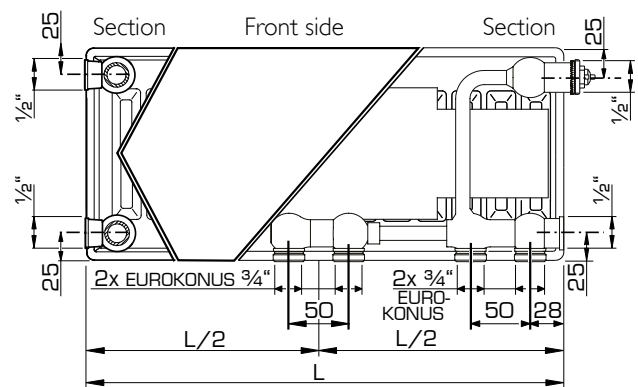

CONNECTION POSSIBILITIES

Types 21 / 22 / 33

Radiator with insert on the left hand side

Types 11 / 21 / 22 / 33

Radiator with insert on the right hand side

When connecting as a compact radiator the valve insert has to be removed.

MOUNTING DIMENSIONS

Types 21 / 22 / 33

Radiator with insert on the left hand side

Types 11 / 21 / 22 / 33

Radiator with insert on the right hand side

J-BRACKETS (TYPE MONCLAC VDI 6036)

Type 11		Art. N°.		Height mm	Types 21-33			Art. N°.		Height mm	
J-bracket VDI 6036 Class 3	x	y	2 pcs.		3 pcs.	J-bracket VDI 6036 Class 3	x	y	2 pcs.		3 pcs.
	/	140	R509203	R509303	300		64	190	R510203	R510303	300
	103	240	R509204	R509304	400		64	290	R510204	R510304	400
	103	340	R509205	R509305	500		64	390	R510205	R510305	500
	103	440	R509206	R509306	600		64	490	R510206	R510306	600
	103	540	R509207	R509307	700		64	590	R510207	R510307	700
	103	740	R509209	R509309	900		64	790	R510209	R510309	900