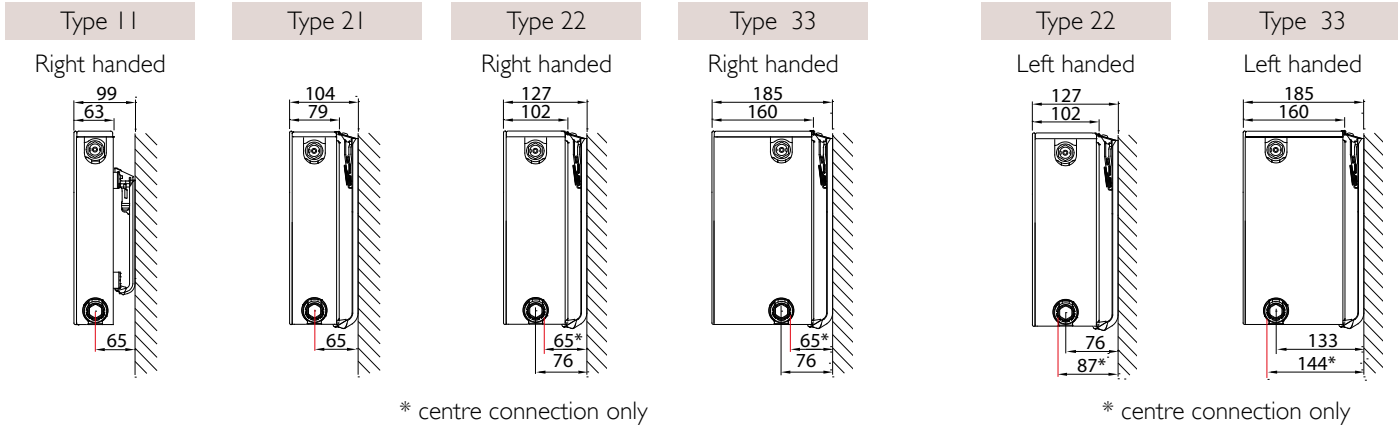

CONNECTION POSSIBILITIES

Types 21 / 22 / 33

Radiator with insert on the left hand side

Types 11 / 21 / 22 / 33

Radiator with insert on the right hand side

When connecting as a compact radiator the valve insert has to be removed.

MOUNTING DIMENSIONS

Types 21 / 22 / 33

Radiator with insert on the left hand side

Types 11 / 21 / 22 / 33

Radiator with insert on the right hand side

J-BRACKETS (TYPE MONCLAC VDI 6036)

Type 11		Art. N°.		Height mm	Types 21-33			Art. N°.		Height mm	
J-bracket VDI 6036 Class 3	x	y	2 pcs.		3 pcs.	J-bracket VDI 6036 Class 3	x	y	2 pcs.		3 pcs.
	/	140	R509203	R509303	300		64	190	R510203	R510303	300
	103	240	R509204	R509304	400		64	290	R510204	R510304	400
	103	340	R509205	R509305	500		64	390	R510205	R510305	500
	103	440	R509206	R509306	600		64	490	R510206	R510306	600
	103	540	R509207	R509307	700		64	590	R510207	R510307	700
	103	740	R509209	R509309	900		64	790	R510209	R510309	900

For lengths from 1800 mm: 3 brackets needed.

LUG POSITIONS TYPE 11

L	A
400	117
500-1600	150

L	A
1800-3000	150

Seasons

change,

and so

do we !