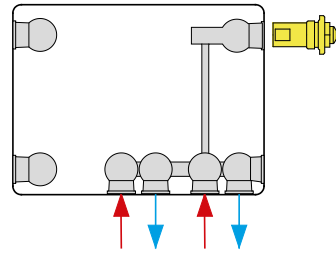

CONNECTION POSSIBILITIES

Types 21 / 22 / 33

Radiator with insert on the left hand side

Types 11 / 21 / 22 / 33

Radiator with insert on the right hand side

When connecting as a compact radiator the valve insert has to be removed.

MOUNTING DIMENSIONS

Types 21 / 22 / 33

Radiator with insert on the left hand side

Types 11 / 21 / 22 / 33

Radiator with insert on the right hand side

J-BRACKETS (TYPE MONCLAC VDI 6036)

Type 11		Art. N°.		Height mm	Types 21-33			Art. N°.		Height mm	
J-bracket VDI 6036 Class 3	x	y	2 pcs.		3 pcs.	J-bracket VDI 6036 Class 3	x	y	2 pcs.		3 pcs.
	/	140	R509203	R509303	300		64	190	R510203	R510303	300
	103	240	R509204	R509304	400		64	290	R510204	R510304	400
	103	340	R509205	R509305	500		64	390	R510205	R510305	500
	103	440	R509206	R509306	600		64	490	R510206	R510306	600
	103	540	R509207	R509307	700		64	590	R510207	R510307	700
	103	740	R509209	R509309	900		64	790	R510209	R510309	900