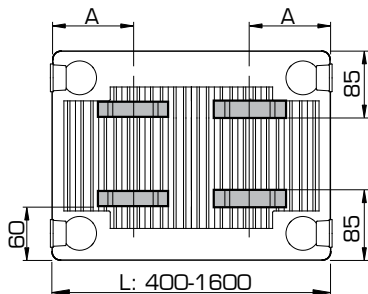

For lengths above 1600 mm: 3 brackets needed.

LUG POSITIONS

Types 21/22/33

L	A
400-1600	133

Types 21/22/33

L	A
1800-3000	133

Type 11

L	A
400	117
500-1600	150