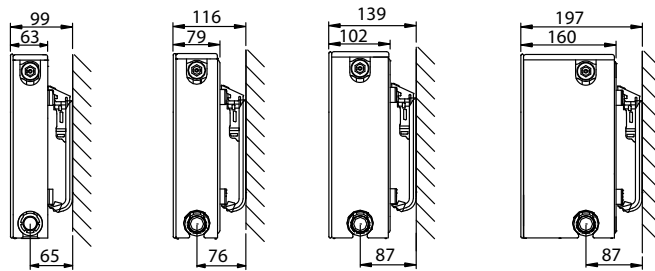

J-BRACKETS (TYPE MONCLAC VDI 6036)

Type 11   Type 21   Type 22   Type 33