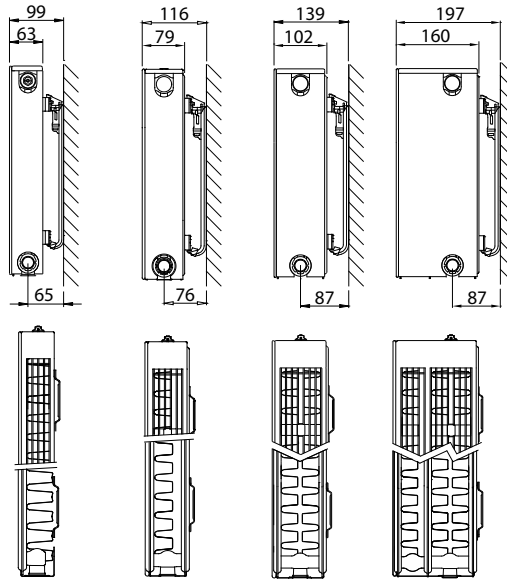

Type overview

Calculation factor
per meter
at 75/65/20°C
according to EN442

Characteristic equation:

$$\Phi = K_M \times \Delta T^n$$

Height		Type 11	Type 21	Type 22	Type 33	Centre distance
300	W			898	1.287	250
	kg			19,30	27,60	
	l			3,10	5,40	
	m²			3,51	5,26	
	n			1,30	1,30	
400	W	614	870	1.153	1.649	350
	kg	16,20	22,60	25,67	36,63	
	l	2,30	4,15	4,13	6,63	
	m²	2,95	3,37	4,92	7,38	
	n	1,27	1,30	1,30	1,31	
500	W	746	1.038	1.388	1.979	450
	kg	20,23	28,00	32,03	45,67	
	l	2,77	5,20	5,17	7,87	
	m²	3,80	4,31	6,33	9,49	
	n	1,28	1,30	1,31	1,32	
600	W	870	1.196	1.601	2.280	550
	kg	24,27	33,60	38,40	54,70	
	l	3,23	6,25	6,20	9,10	
	m²	4,66	5,24	7,74	11,61	
	n	1,28	1,31	1,31	1,32	
700	W	987	1.350	1.796	2.553	650
	kg	28,30	39,20	44,70	63,60	
	l	3,70	7,30	7,03	10,63	
	m²	5,51	6,18	9,15	13,72	
	n	1,28	1,31	1,32	1,33	
900	W	1.200	1.649	2.132	3.022	850
	kg	35,90	50,60	57,30	81,40	
	l	4,50	9,00	8,70	13,70	
	m²	7,22	8,05	11,97	17,96	
	n	1,28	1,32	1,32	1,33	

W=heat output per meter / kg=weight per meter / l=content per meter / m²=surface per meter / n=exponent
The manufacturer reserves the right to alter any of the specifications shown in this document without prior notice.