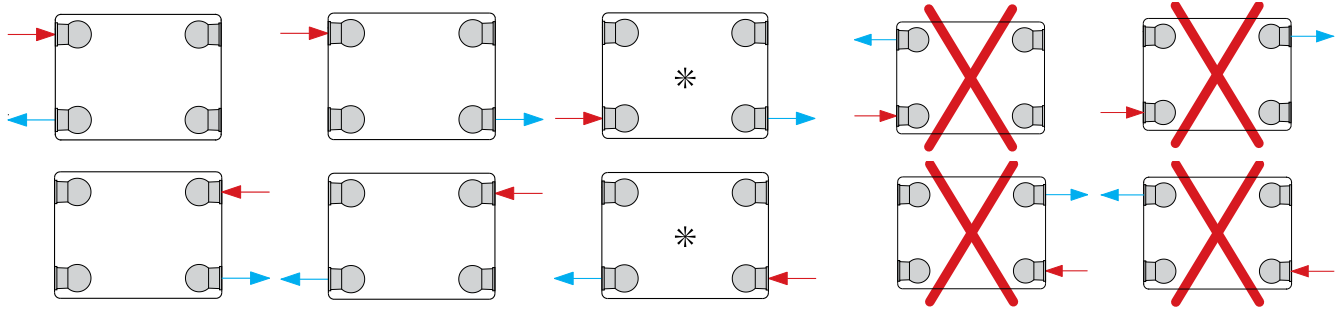

CONNECTION POSSIBILITIES