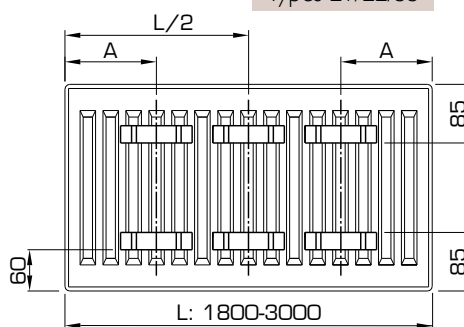

For lengths above 1600 mm: 3 brackets needed.

LUG POSITIONS

Types 21/22/33

L	A
400-1600	133

Types 21/22/33

L	A
1800-3000	133

Type 11

L	A
400	117
500-1600	150