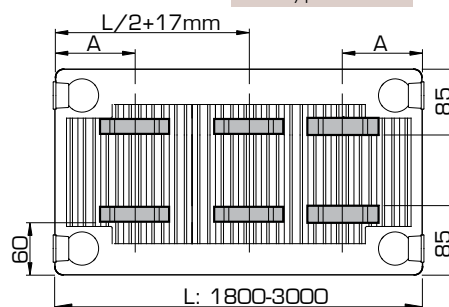

Type 11

L	A
1800-3000	150